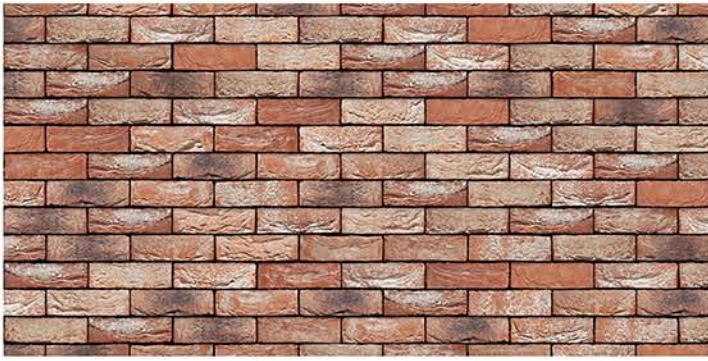

Barok - DF, NF, WF, M50