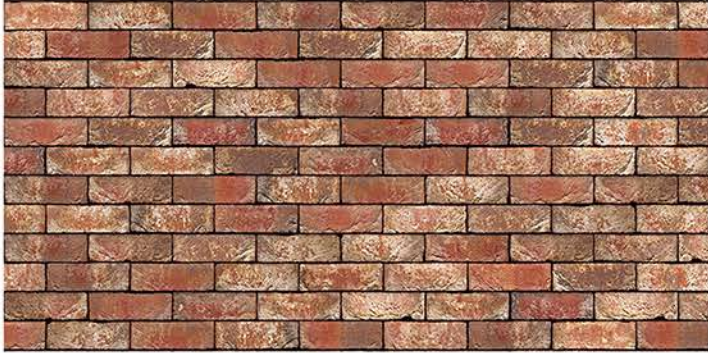

Leonora - NF