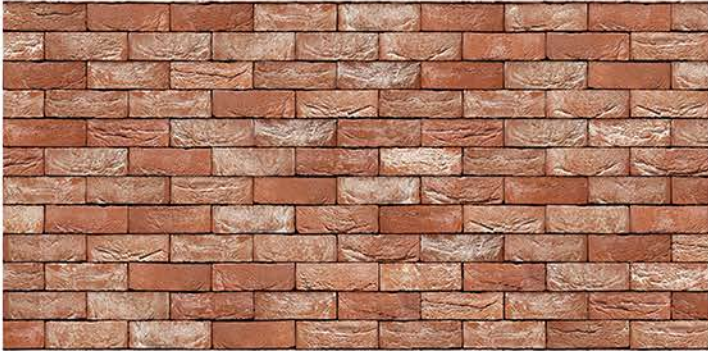

Cayenne - DF, M50