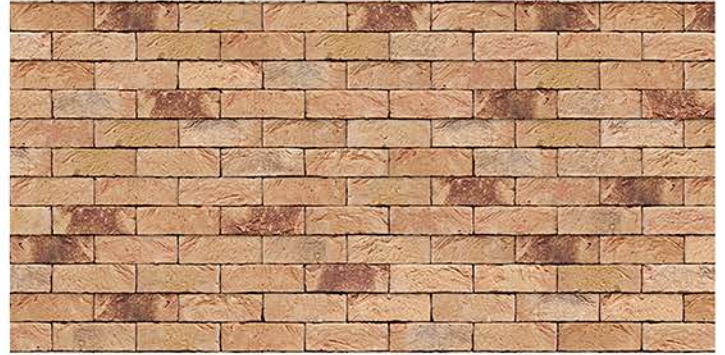

Mosa - DF, WF