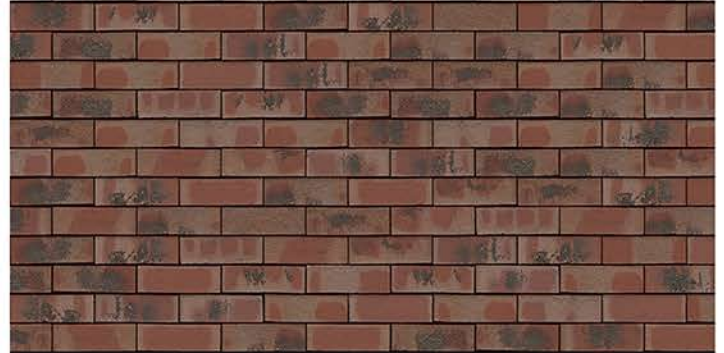

Warschau - NF