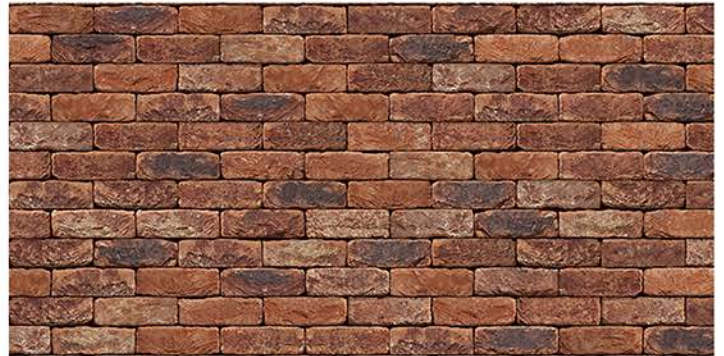

Oud Herve - DF