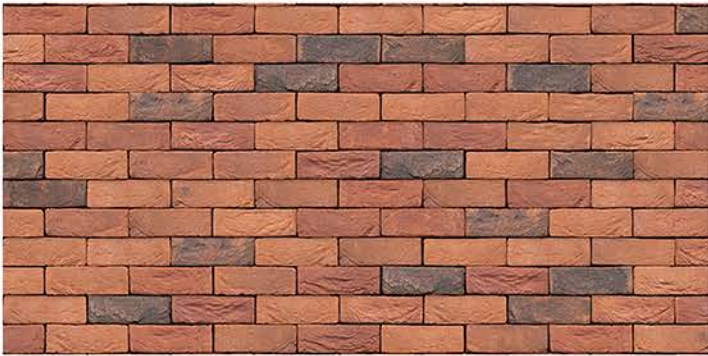

Orea - DF, WF